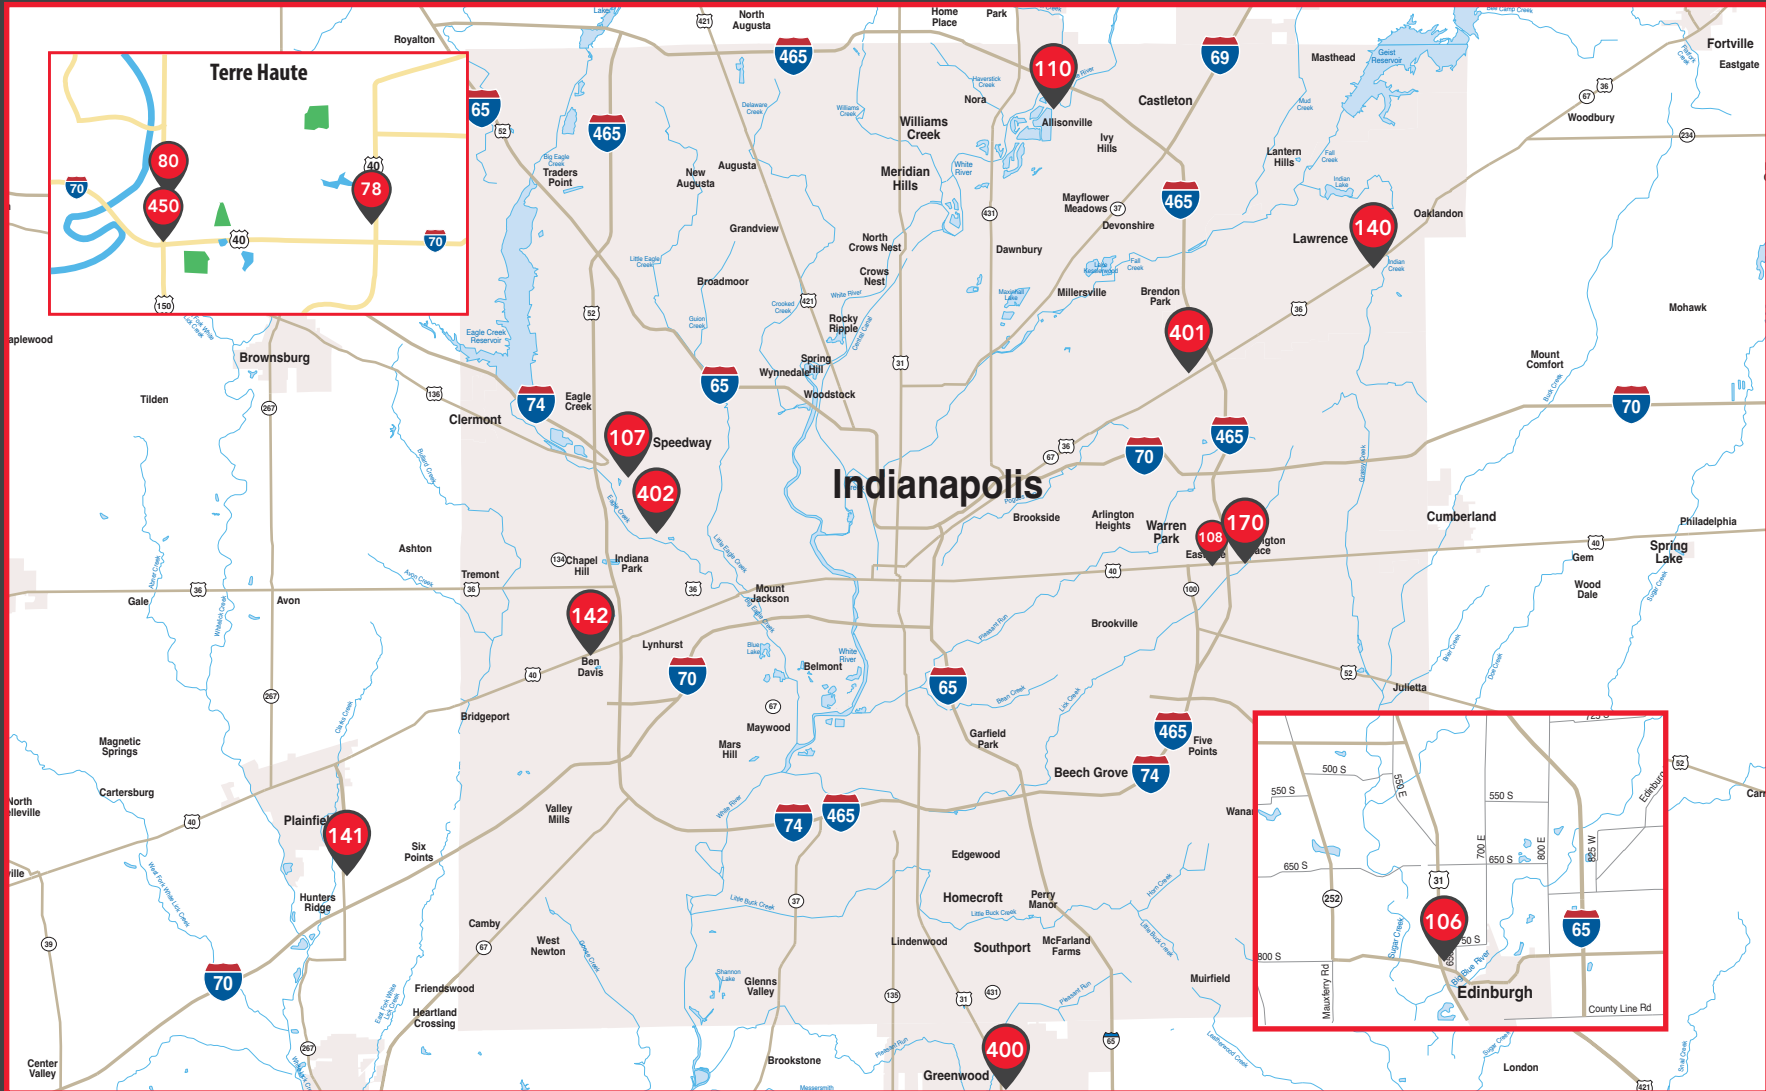

Indianapolis Area Locations

- #78 2265 S. State Rd. 46, Terre Haute, IN 47805
- #80 2330 S. Third St., Terre Haute, IN 47805
- #106 12001 N. US 31, Edinburgh, IN 46124
- #107 5760 Crawfordsville Rd., Speedway, IN 46224
- #108 7425 E. Washington St., Indianapolis, IN 46219
- #110 4015 E. 82nd St., Indianapolis, IN 46250
- #140 10901 Pendleton Pike, Indianapolis, IN 46236

- (812) 877-6260
- (812) 234-3102
- (812) 526-2084
- (317) 247-5021
- (317) 359-2987
- (317) 578-3637
- (317) 826-0832

- #141 2115 Hartford Ave., Plainfield, IN 46168
- #142 6880 W. Washington St., Indianapolis, IN 46241
- #142 6880 W. Washington St., Indianapolis, IN 46241
- #170 7803 East Washington St., Indianapolis, IN 46249
- #400 1600 South US 31, Greenwood, IN 46143
- #401 7020 Pendleton Pike, Lawrence, IN 46226
- #402 5310 West 10th St., Indianapolis, IN 46224
- #450 3333 S. US Rt 41, Terre Haute, IN 47802